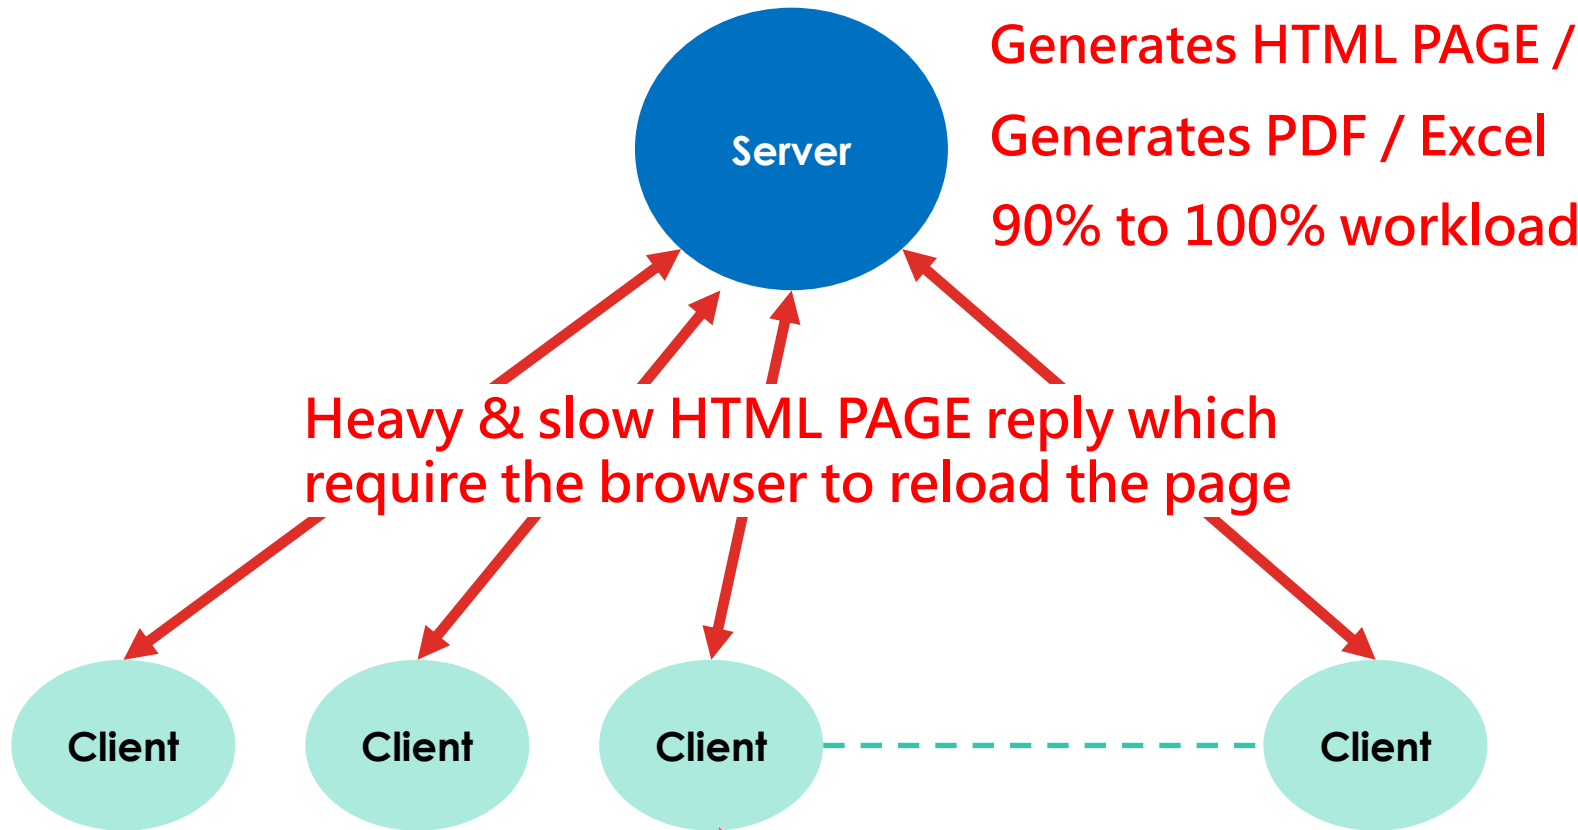

THE SPEED BARRIER TECHNICAL CHALLENGE

SERVER-SIDE UI TECHNOLOGY (OBSOLETE)

(used by Pinnacle, Data Pacific, GTI & 99% Others)

Generates HTML PAGE / Client UI displayed by browser

Generates PDF / Excel

90% to 100% workload