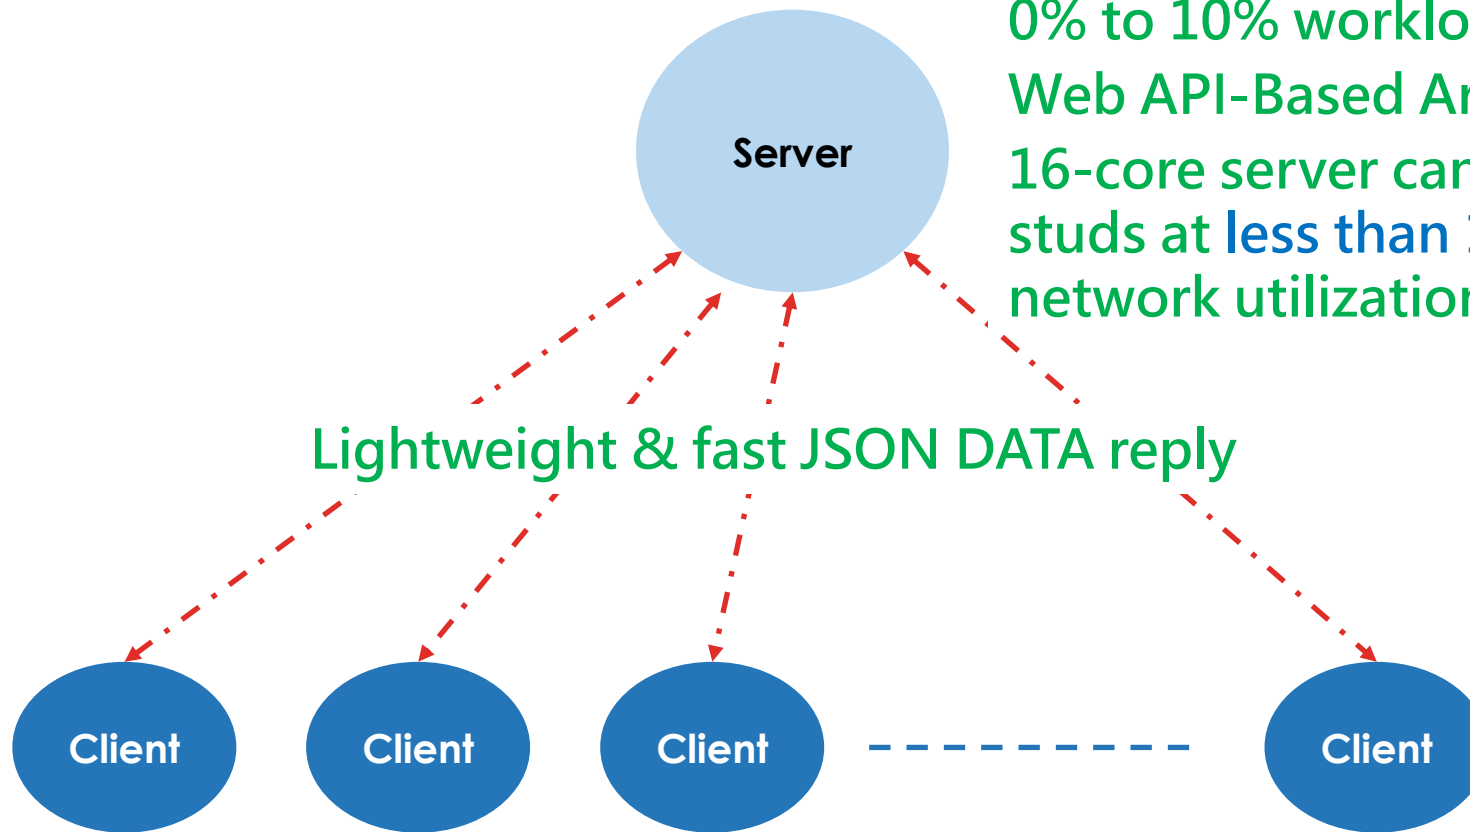

100% CLIENT-SIDE UI TECHNOLOGY (used by Digital Software)

0% to 10% workload

Web API-Based Architecture

16-core server can serve more than 50,000 studs at less than 10% for both CPU and network utilization

Lightweight & fast JSON DATA reply

0% browser refresh

90% to 100% workload

Latest technology

100% client-side generation of PDF / Excel

Maximizes usage of clients processing power

Support OFFLINE mode